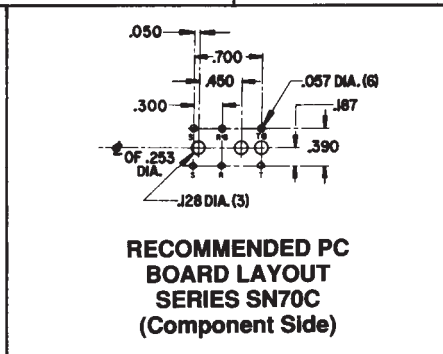

1/4" RIGHT-ANGLE PHONE JACKS

SERIES SN

JACK SCHEMATICS

DIMENSIONS ARE FOR REFERENCE ONLY Inch
(mm)

NOTE: Contact your Switchcraft Representative for price and delivery.