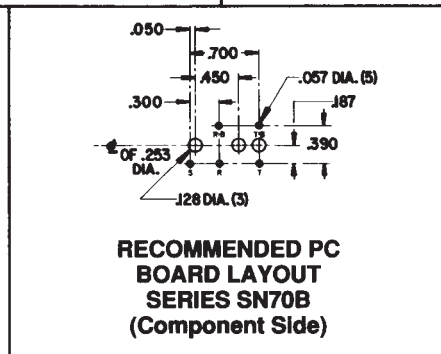

1/4" RIGHT-ANGLE PHONE JACKS

SERIES SN

JACK SCHEMATICS

DIMENSIONS ARE FOR REFERENCE ONLY Inch
(mm)

NOTE: Contact your Switchcraft Representative for price and delivery.