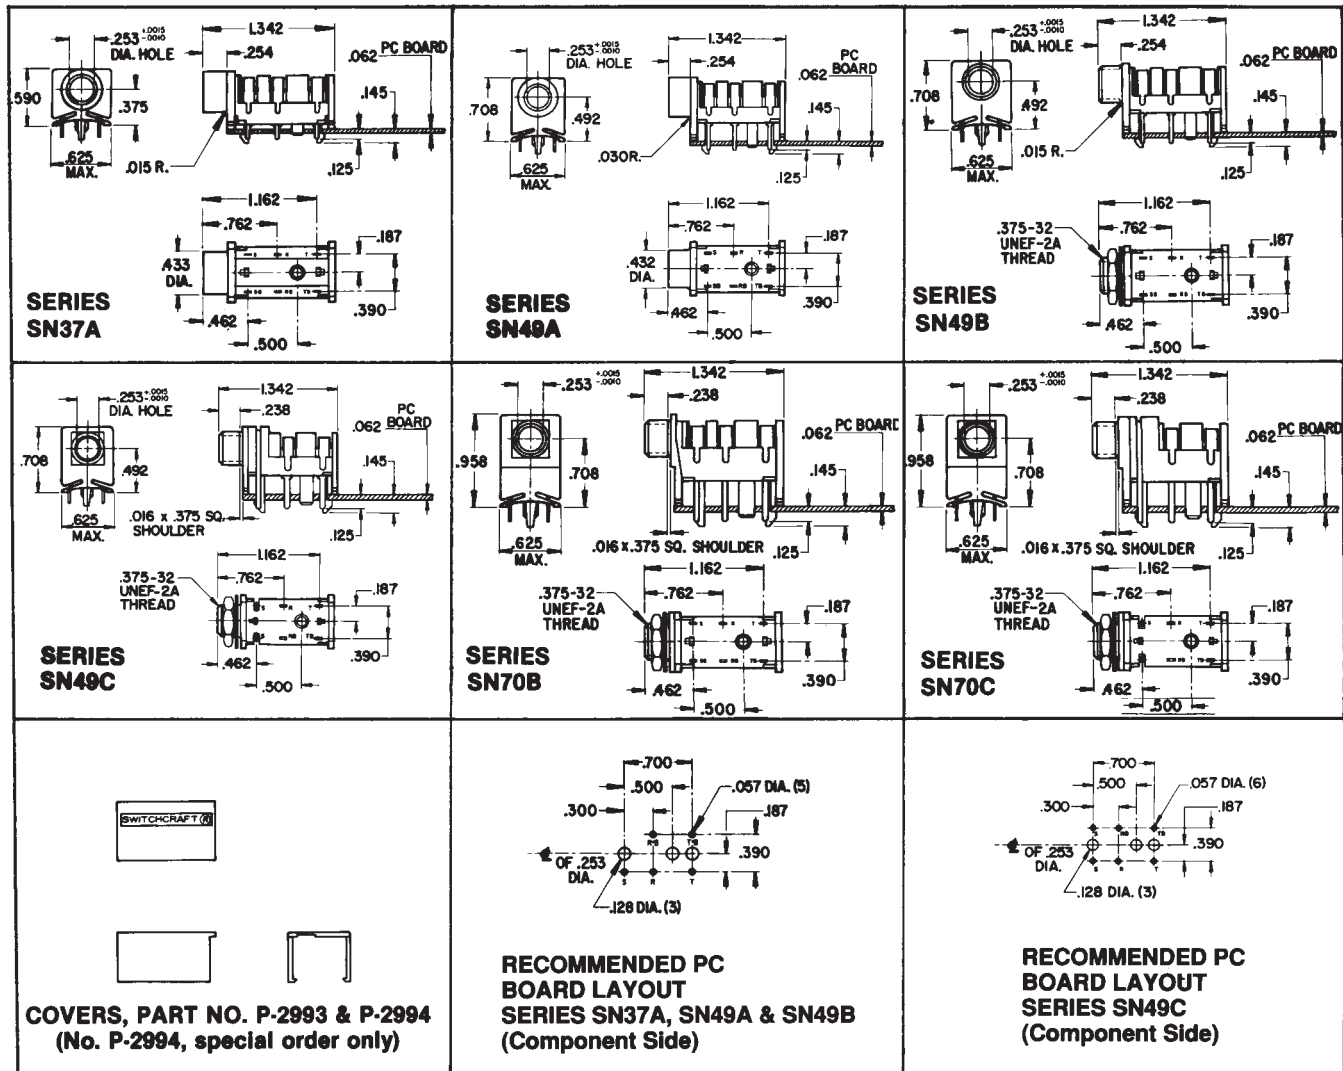

1/4" RIGHT-ANGLE PHONE JACKS

SERIES SN

JACK SCHEMATICS

DIMENSIONS ARE FOR REFERENCE ONLY Inch
(mm)

NOTE: Contact your Switchcraft Representative for price and delivery.